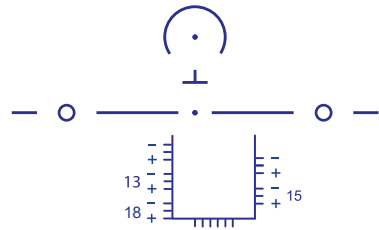

Shamir Autograph Intelligence™

Minimum Fitting Height: 13mm, 15mm and 18mm

Shamir Autograph Intelligence™

Material	Invisible Marking xx	Material	Invisible Marking xx
Hard Resin 1.5	15	Polycarbonate 1.59 XTRActive®	PX
Transitions® 1.5	TR	Polycarbonate 1.59 Polarised	PPZ
XTRActive® 1.5	X5	SuperLite™ 1.6	16
Transitions® Style Colours	T	SuperLite 1.6 Transitions®	T6
Polarised 1.5	PZ	SuperLite 1.6 XTRActive®	X6
Drivewear® 1.5	DW	SuperLite 1.6 Polarised	PZ6
Vantage™ 1.5	V	Superlite 1.6 Tribrid	TriBrid
Infinite™ 1.5	INF	Superlite 1.6 Transitions® Tribrid	TriBridT
Trivex DLC™ 1.53	TX	SuperLite 1.67	67
Trivex DLC 1.53 Transitions®	TTX	SuperLite 1.67 Transitions®	T67
Trivex DLC 1.53 Drivewear®	DW	SuperLite 1.67 XTRActive®	X67
Trivex DLC 1.53 Polarised	PTX	SuperLite 1.67 Polarised	PZ67
Trivex DLC 1.53 Vantage	VX	SuperLite 1.74	74
Polycarbonate 1.59	PC	SuperLite 1.74 Transitions®	T74
Polycarbonate 1.59 Transitions®	PT		