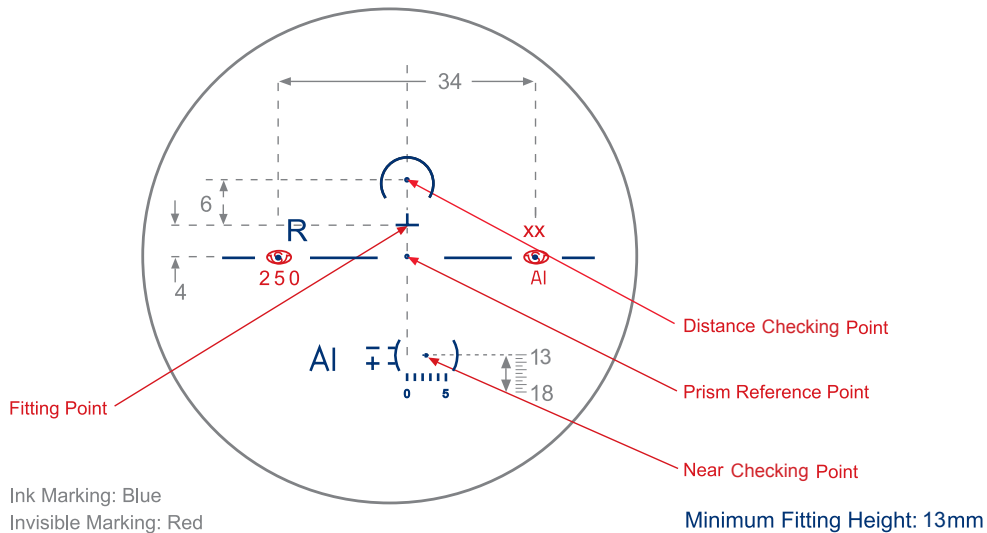

Shamir Autograph Intelligence™

Minimum Fitting Height: 13mm, 15mm and 18mm

Shamir Autograph Intelligence™

Material	Invisible Marking xx	Material	Invisible Marking xx
Hard Resin 1.5	15	Polycarbonate 1.59 XTRActive®	PX
Transitions® 1.5	TR	Polycarbonate 1.59 Polarised	PPZ
XTRActive® 1.5	X5	SuperLite™ 1.6	16
Transitions® Style Colours	T	SuperLite 1.6 Transitions®	T6
Polarised 1.5	PZ	SuperLite 1.6 XTRActive®	X6
Drivewear® 1.5	DW	SuperLite 1.6 Polarised	PZ6
Vantage™ 1.5	V	Superlite 1.6 Tribrid	TriBrid
Infinite™ 1.5	INF	Superlite 1.6 Transitions® Tribrid	TriBridT
Trivex DLC™ 1.53	TX	SuperLite 1.67	67
Trivex DLC 1.53 Transitions®	TTX	SuperLite 1.67 Transitions®	T67
Trivex DLC 1.53 Drivewear®	DW	SuperLite 1.67 XTRActive®	X67
Trivex DLC 1.53 Polarised	PTX	SuperLite 1.67 Polarised	PZ67
Trivex DLC 1.53 Vantage	VX	SuperLite 1.74	74
Polycarbonate 1.59	PC	SuperLite 1.74 Transitions®	T74
Polycarbonate 1.59 Transitions®	PT		