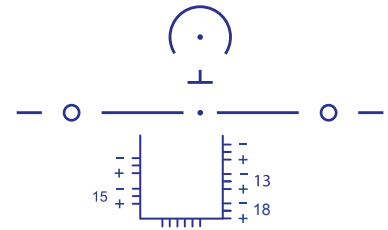

Shamir Autograph Intelligence™

Minimum Fitting Height: 13mm, 15mm and 18mm

Shamir Autograph Intelligence™

Material	Invisible Marking xx	Material	Invisible Marking xx
Hard Resin 1.5	15	Polycarbonate 1.59 XTRActive®	PX
Transitions® 1.5	TR	Polycarbonate 1.59 Polarised	PPZ
XTRActive® 1.5	X5	SuperLite™ 1.6	16
Transitions® Style Colours	T	SuperLite 1.6 Transitions®	T6
Polarised 1.5	PZ	SuperLite 1.6 XTRActive®	X6
Drivewear® 1.5	DW	SuperLite 1.6 Polarised	PZ6
Vantage™ 1.5	V	Superlite 1.6 Tribrid	TriBrid
Infinite™ 1.5	INF	Superlite 1.6 Transitions® Tribrid	TriBridT
Trivex DLC™ 1.53	TX	SuperLite 1.67	67
Trivex DLC 1.53 Transitions®	TTX	SuperLite 1.67 Transitions®	T67
Trivex DLC 1.53 Drivewear®	DW	SuperLite 1.67 XTRActive®	X67
Trivex DLC 1.53 Polarised	PTX	SuperLite 1.67 Polarised	PZ67
Trivex DLC 1.53 Vantage	VX	SuperLite 1.74	74
Polycarbonate 1.59	PC	SuperLite 1.74 Transitions®	T74
Polycarbonate 1.59 Transitions®	PT		