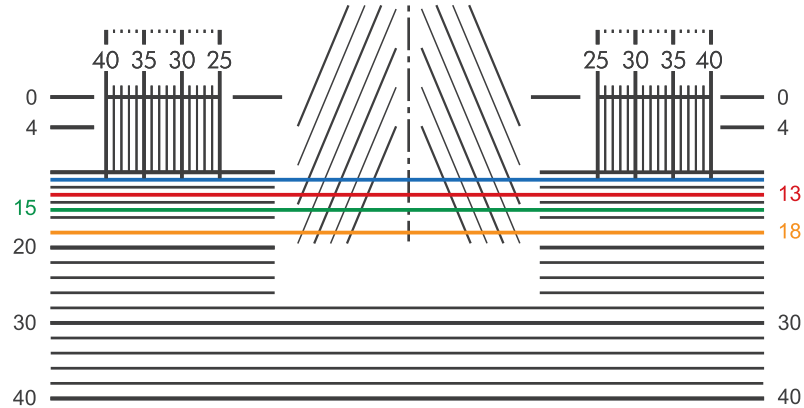

Shamir Autograph Intelligence™

Minimum Fitting Height: 13mm, 15mm and 18mm

Shamir Autograph Intelligence™

Material	Invisible Marking xx	Material	Invisible Marking xx
Hard Resin 1.5	15	Polycarbonate 1.59 XTRActive®	PX
Transitions® 1.5	TR	Polycarbonate 1.59 Polarised	PPZ
XTRActive® 1.5	X5	SuperLite™ 1.6	16
Transitions® Style Colours	T	SuperLite 1.6 Transitions®	T6
Polarised 1.5	PZ	SuperLite 1.6 XTRActive®	X6
Drivewear® 1.5	DW	SuperLite 1.6 Polarised	PZ6
Vantage™ 1.5	V	Superlite 1.6 Tribrid	TriBrid
Infinite™ 1.5	INF	Superlite 1.6 Transitions® Tribrid	TriBridT
Trivex DLC™ 1.53	TX	SuperLite 1.67	67
Trivex DLC 1.53 Transitions®	TTX	SuperLite 1.67 Transitions®	T67
Trivex DLC 1.53 Drivewear®	DW	SuperLite 1.67 XTRActive®	X67
Trivex DLC 1.53 Polarised	PTX	SuperLite 1.67 Polarised	PZ67
Trivex DLC 1.53 Vantage	VX	SuperLite 1.74	74
Polycarbonate 1.59	PC	SuperLite 1.74 Transitions®	T74
Polycarbonate 1.59 Transitions®	PT		