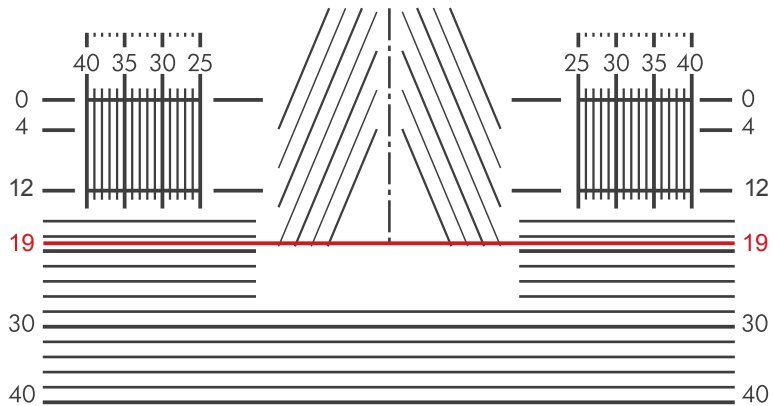

SHAMIR

GOLF™

Minimum Fitting Height 19mm