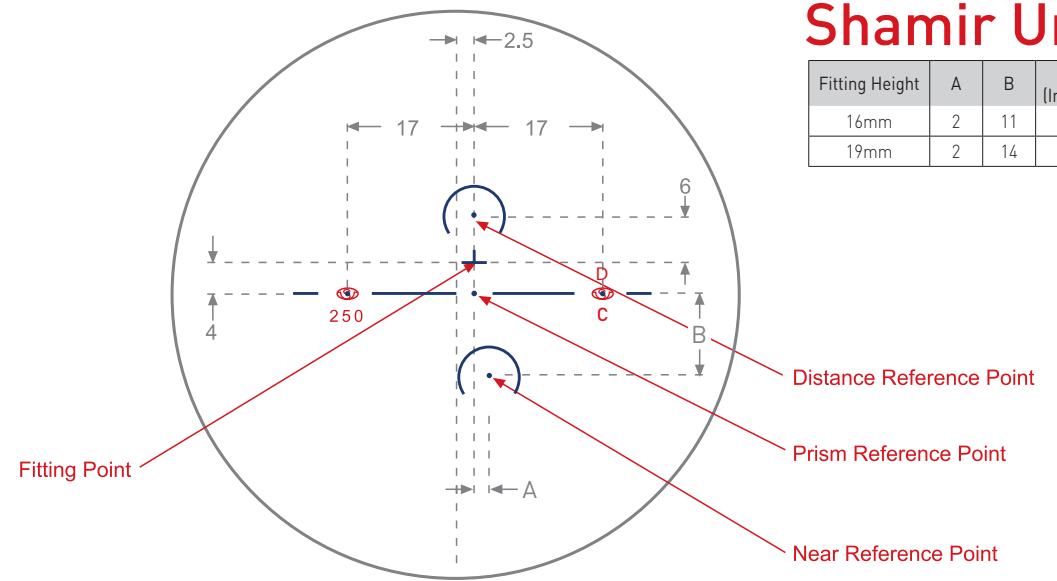

Shamir Urban™

Fitting Height	A	B	C (Invisible Marking)
16mm	2	11	UR6
19mm	2	14	UR9

Ink Marking: Blue
Invisible Marking: Red

Minimum Fitting Height 16mm, 19mm

Minimum Fitting Height 16mm, 19mm