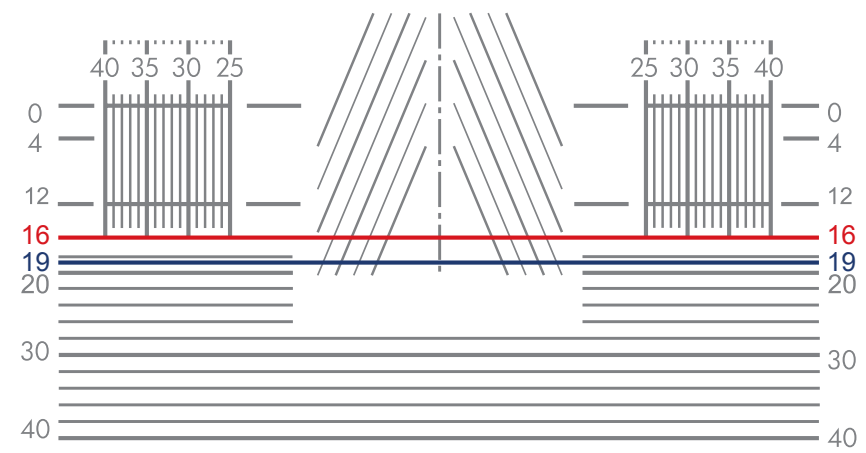

Shamir Urban™

Fitting Height	A	B	C (Invisible Marking)
16mm	2	11	UR6
19mm	2	14	UR9

Ink Marking: Blue
Invisible Marking: Red

Minimum Fitting Height 16mm, 19mm

Minimum Fitting Height 16mm, 19mm