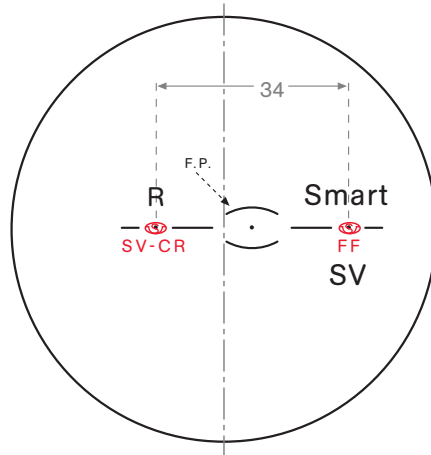

A Flat Lens Free from Spherical Aberrations

Shamir Smart SV's Back Surface design compensates spherical aberrations created by a flat front curve. The end result is an extremely flat lens for any given power, in addition to being optically optimized for flatter base curves. In short, Shamir Smart SV is the flattest lens on the market, offering the right cosmetic look for any fashionable frame.

It's Easy to Fit Shamir Smart SV

Shamir Smart SV is marked with both visible ink and invisible markings in order to guarantee easy blocking and an accurate edging process.

Available in a Wide Range of Materials & Broad Prescription Range