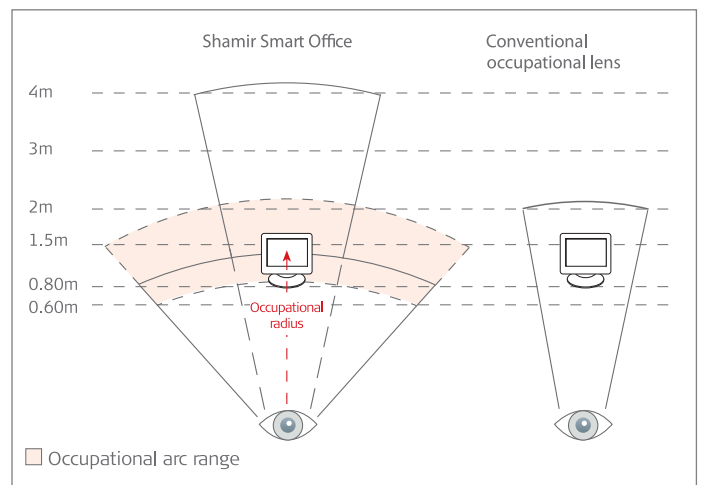

It's Revolutionary because it Focuses on the Occupational Arc

Each one of your patients has his/her own Occupational Arc. The Occupational Arc is the space on which the patient mainly focuses. In most cases this area includes a computer that will be at the center of the arc. Part of your job is to learn all about your patient's needs and preferences in order to determine his/her Occupational Arc.

Here's How You Can Determine Your Patient's Occupational Arc

- Choose the main point of interest at the center of the work place (in most cases it will be the computer).
- Measure the Arc Radius: the distance from the patient's eyes to the computer screen.
- Establish your patient's eye level for the computer screen - whether below, above or at eye level.
- Find out if your patient looks at the computer screen while sitting or standing.

Once you do all of this you can make the perfect fit with Shamir Smart Office. Using optimized personal Dynamic Powers, Shamir Smart Office performs exactly according to user requirements, while offering the desired lens look. Because it is tailored to individual needs, it eliminates peripheral aberrations and distortions in the Occupational Arc, thereby ensuring maximum comfort and clear, sharp vision for the computer, as well as the other side of the room.

Compare the vision capabilities offered by Shamir Smart Office to those of a conventional occupational lens

How to Order Shamir Smart Office

- Provide your patient's prescription the same way you do for a conventional progressive lens
- Provide Mono Far PD and Fitting Height
- Provide frame data: A, B, DBL or tracer file
- Provide the Occupational Arc location details

Available in a Wide Range of Materials

Shamir Smart Office is available in CR-39, Polycarbonate and SuperLite™ 1.6. All are perfect for today's fashionable frames.

Copyright © 2011 Shamir Optical Industry Ltd. All rights reserved.

Shamir, ReCreating Perfect Vision, Smart Office, Direct Lens Technology, Freeform and SuperLite are trademarks or registered trademarks of Shamir.

SHAMIR

Email: info@shamir.com | www.shamir.com